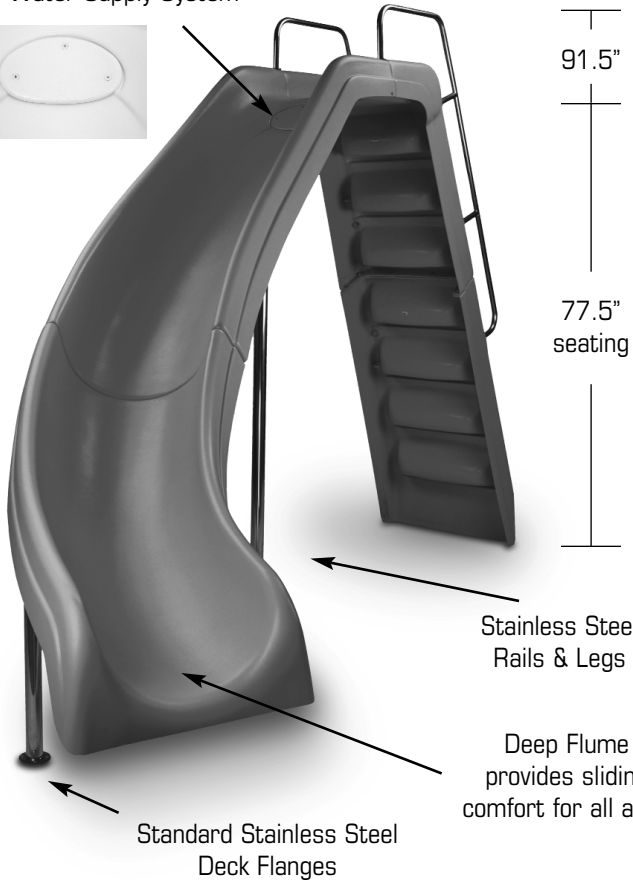

WILD RIDE™ SLIDE:

FEATURES:

- Durable & Long Lasting Acrylic With Fiberglass Reinforcements
- Available in White, Tan, Gray & Blue
- Available in Right or Left Turn
- 77.5" High at Seating Area
- Zoom-Flume™ Water Supply System
- Stainless Steel Rails, Legs & Hardware
- Exclusive Stainless Steel Deck Flanges
- Optional Powder Coated Rails & Legs
- Fully Molded Steps Provide Safe Access to Slide Flume
- Weight Limit = 250 Lbs.
- See Available Slide Colors on Pg. 29

WILD RIDE™ - RIGHT

DESCRIPTION	PART NUMBER
Wild Ride Slide - right - wht	Part #WRS-CR-SS
Wild Ride Slide - right - blue	Part #WRS-CRB-SS
Wild Ride Slide - right - tan	Part #WRS-CRT-SS
Wild Ride Slide - right - gray	Part #WRS-CRG-SS

comes w/ss hardware
w/powder coated handrails, add **-H**
w/powder coated handrails, legs, & deck anchors, add **-A**

Custom Powder Coated Colors = White -1; Earth: -3;
Copper Vein: -4; Hammertone Gray: -6; Light Gray: -9
(add custom color code behind part # when ordering)

Wild Ride™ Footprint for RIGHT Turn Slide

WILD RIDE™ SLIDE:

Zoom-flume™
Water Supply System

FEATURES:

- Durable & Long Lasting Acrylic With Fiberglass Reinforcements
- Available in White, Tan, Gray & Blue
- Available in Right or Left Turn
- 77.5" High at Seating Area
- Zoom-Flume™ Water Supply System
- Stainless Steel Rails, Legs & Hardware
- Exclusive Stainless Steel Deck Flanges
- Optional Powder Coated Rails & Legs
- Fully Molded Steps Provide Safe Access to Slide Flume
- Weight Limit = 250 Lbs.
- See Available Slide Colors on Pg. 29