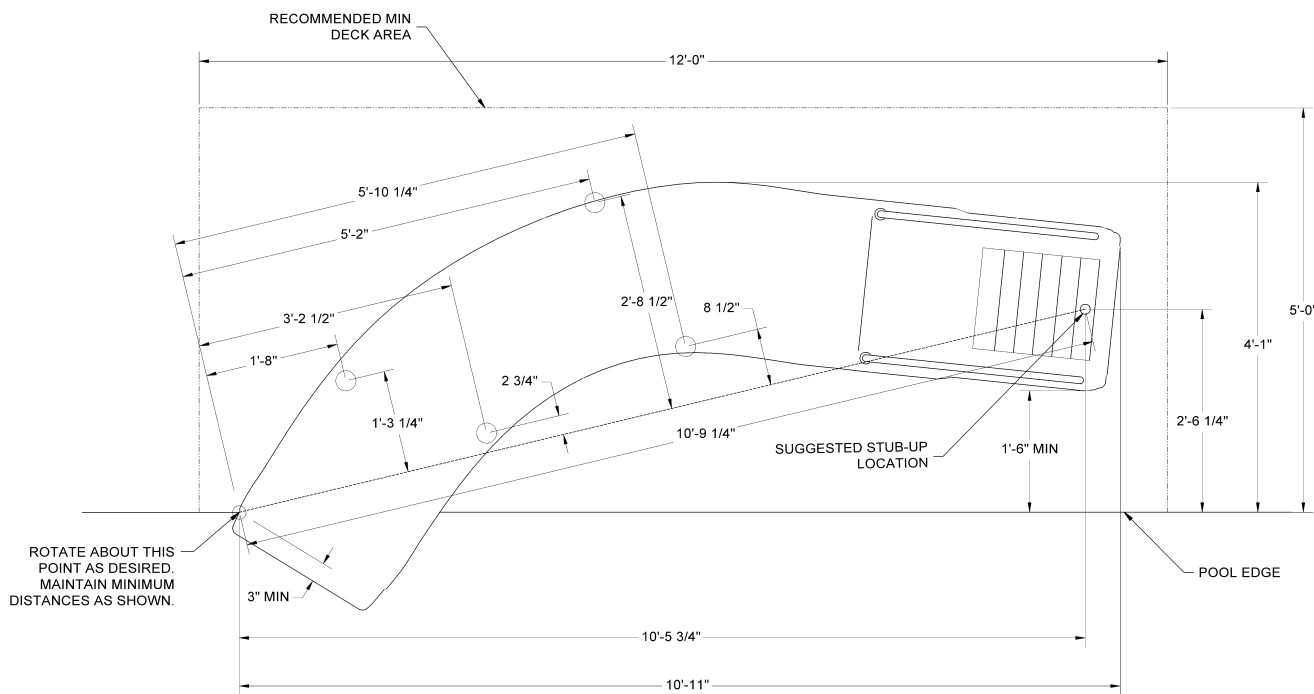

Wild Ride™ Footprint for LEFT Turn Slide