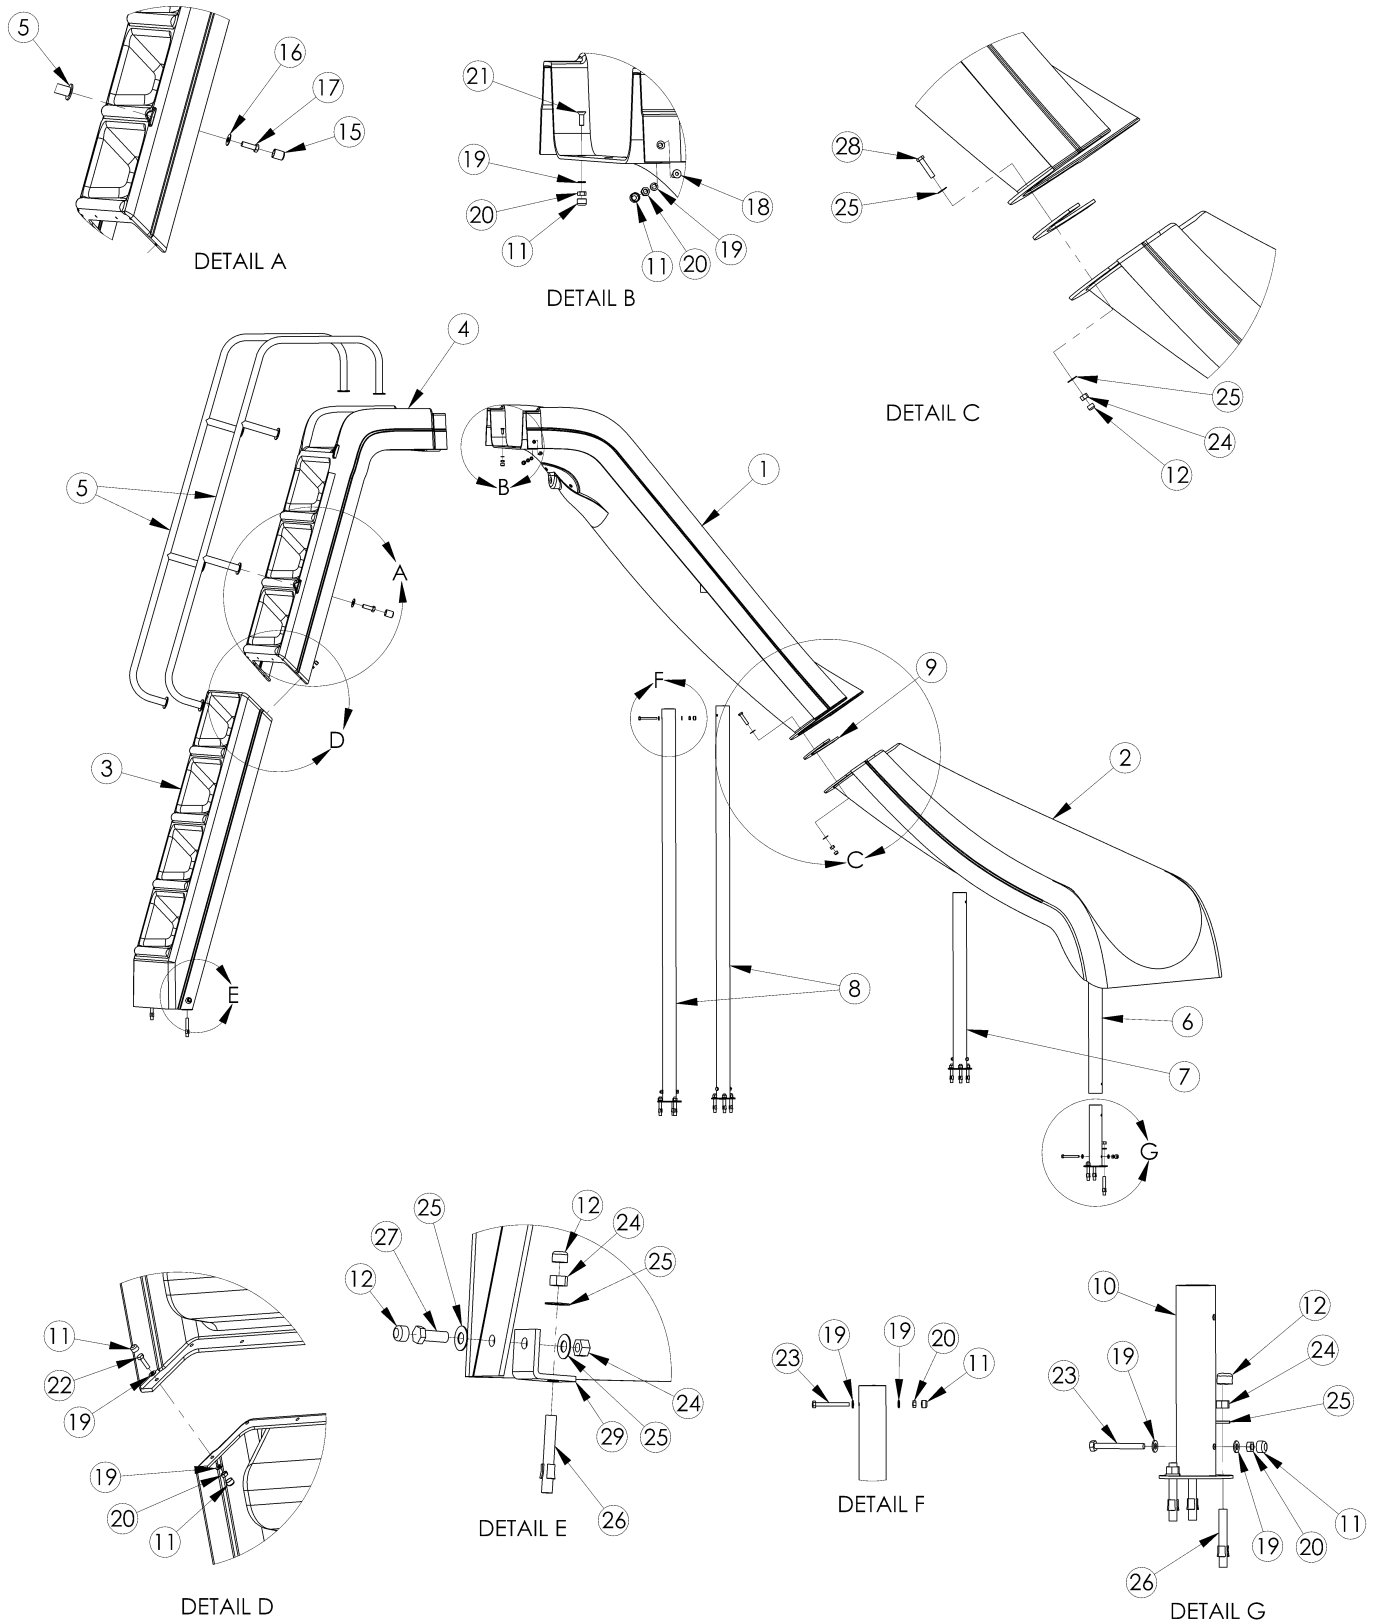

WILD RIDE™ SLIDE (W-RIDE-CR-SS):

RESIDENTIAL SLIDES

WILD RIDE™ SLIDE (W-RIDE-CR-SS):

ALL CHART INFORMATION BELOW CORRESPONDS WITH THE DRAWING ON THE PREVIOUS PAGE.

DRAWING REPRESENTS THE FOLLOWING PART NUMBERS:	
W-RIDE-CL-SS	W-RIDE-CR-SS (shown)

ITEM #	COMPONENT	DESCRIPTION	HARDWARE KITS/PARTS KITS – QTY. COUNTS									
			SH-101	SH-102	SH-103	SH-104	SH-106	SH-107	SH-108	HOSE	WRS	
1	WRS-URUN-W-R	WILD RIDE UPPER RUNWAY										1
2	WRS-LRUN-W-R	WILD RIDE LOWER RUNWAY										1
3	WRS-LSTEP-W	WILD RIDE STEP LOWER SECTION										1
4	WRS-USTEP-W	WILD RIDE STEP UPPER SECTION										1
5	WRS-HD RAIL	WILD RIDE HANDRAIL										2
6	WW-24-1/2"-LEG	LEG, 24-1/2"										1
7	WW-22"-LEG	LEG, 22"										1
8	WW-54-1/2"-LEG	LEG, 54-1/2"										2
9	H-WRS GASKET	GASKET, CLOSED CELL NEOPRENE SPONGE										1
10	DECK ANCHOR	9" STAINLESS STEEL DECK ANCHOR							4			
11	H-.463 X .310 CAP	.463 X .310 PROTECTIVE CAP				25	1					
12	H-.562 X .390 CAP	.562 X .390 PROTECTIVE CAP				16	3					
13	H-1 BALL VALVE	1" BALL VALVE-SLIP WHITE									1*	
14	H-1 SPA HOSE	10 FEET OF 1" PVC FLEX PIPE									1*	
15	H-1 WHT CAP	.750 X 1" GRAY NUT CAP				6						
16	H-SS 1/2 F WAS	1/2" FLAT WASHER S.S.	8									
17	H-SS 1/2-13 BOL	1/2" X 1-1/2" HEX HEAD BOLT S.S.	8									
18	H-SS 1/4 FL HEAD	1/4-20 X 3/4" SOC FLAT C/S SS								2		
19	H-SS 1/4 FLAT W	1/4" FLAT WASHER SS 18.8	17	8				2				
20	H-SS 1/4 H NUT	1/4" HEX NUT SS	11	4				1				
21	H-SS 1/4 X 1-1/4 F	1/4-20 X 1-1/4" SOC FLAT C/S 1								3		
22	H-SS 1/4-20 X 1	1/4" X 1" HEX HEAD BOLT S.S.	6									
23	H-SS 1/4X2-1/4H	1/4" X 2-1/4" HEX HEAD BOLT S.S.		4				1				
24	H-SS 3/8 F NUT	3/8" HEX NUT SS		6	2			3				
25	H-SS 3/8 FLT WASHER	3/8" X 1" FLAT WASHER S.S.		12	4			3				
26	H-SS 3/8 WEDGE	3/8 X 2-3/4 WEDGE ANCHOR ST.ST			2			3				
27	H-SS 3/8X1 H B	3/8" X 1" HEX HEAD BOLT S.S.			2							
28	H-SS 3/8X1-3/4	3/8" X 1-3/4" HEX HEAD BOLT S.S.		6								
29	L-BRACKET	L-BRACKET, LADDER ANCHOR, WHITE								2		

* not pictured

NOTES:

Wild Ride Slides available in both right and left turns.
Wild Ride slides available with custom powder coated handrails and legs.

RESIDENTIAL SLIDES